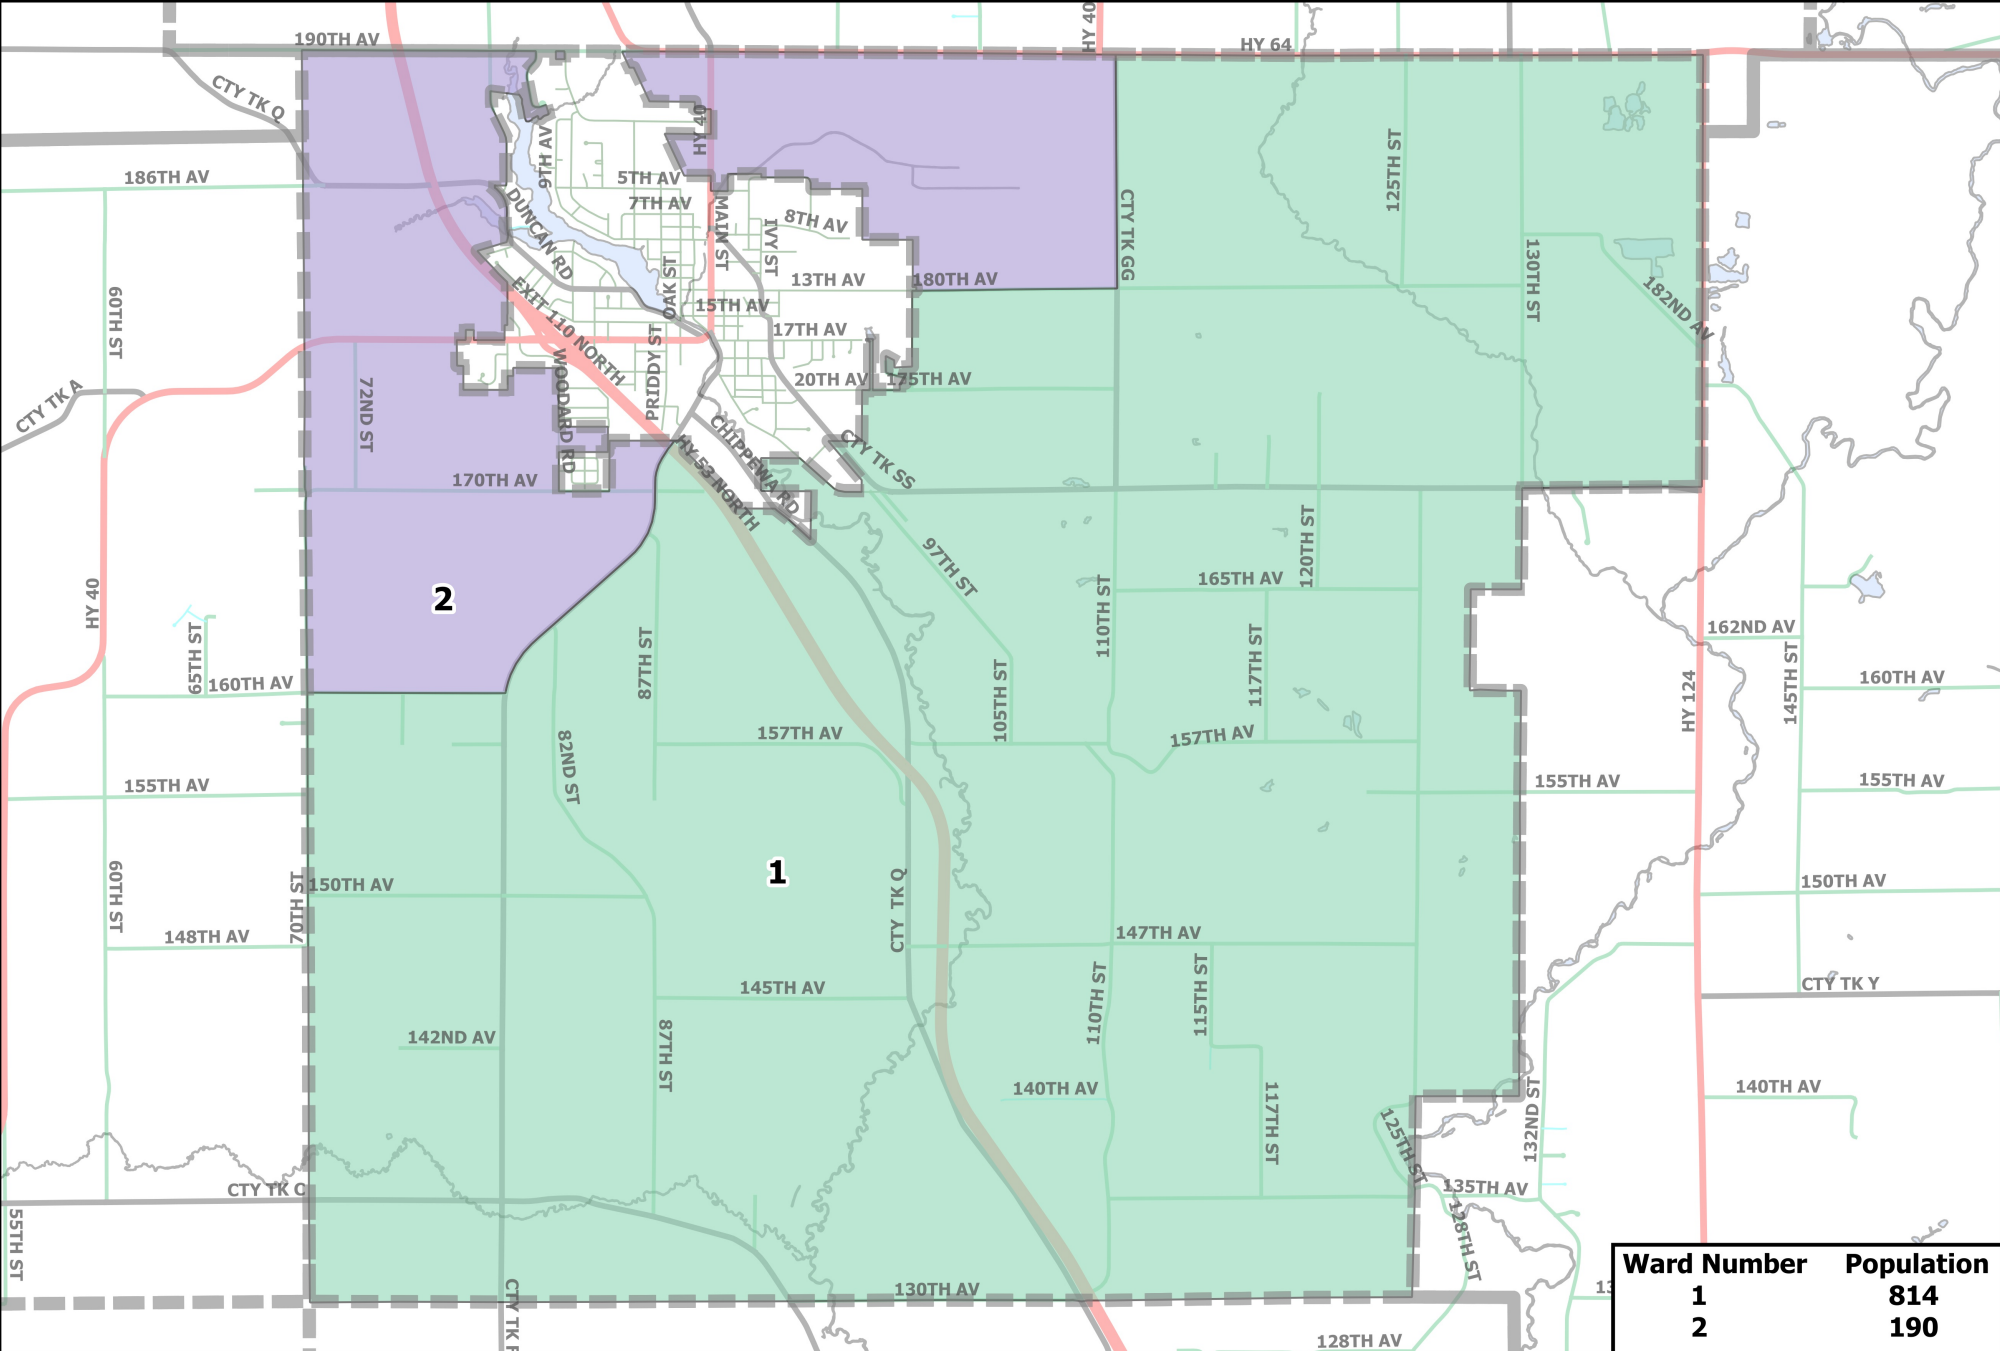

# Town of Woodmohr Wards 2021 Redistricting

Map produced by the Chippewa County Planning & Zoning Department and is for reference purposes only