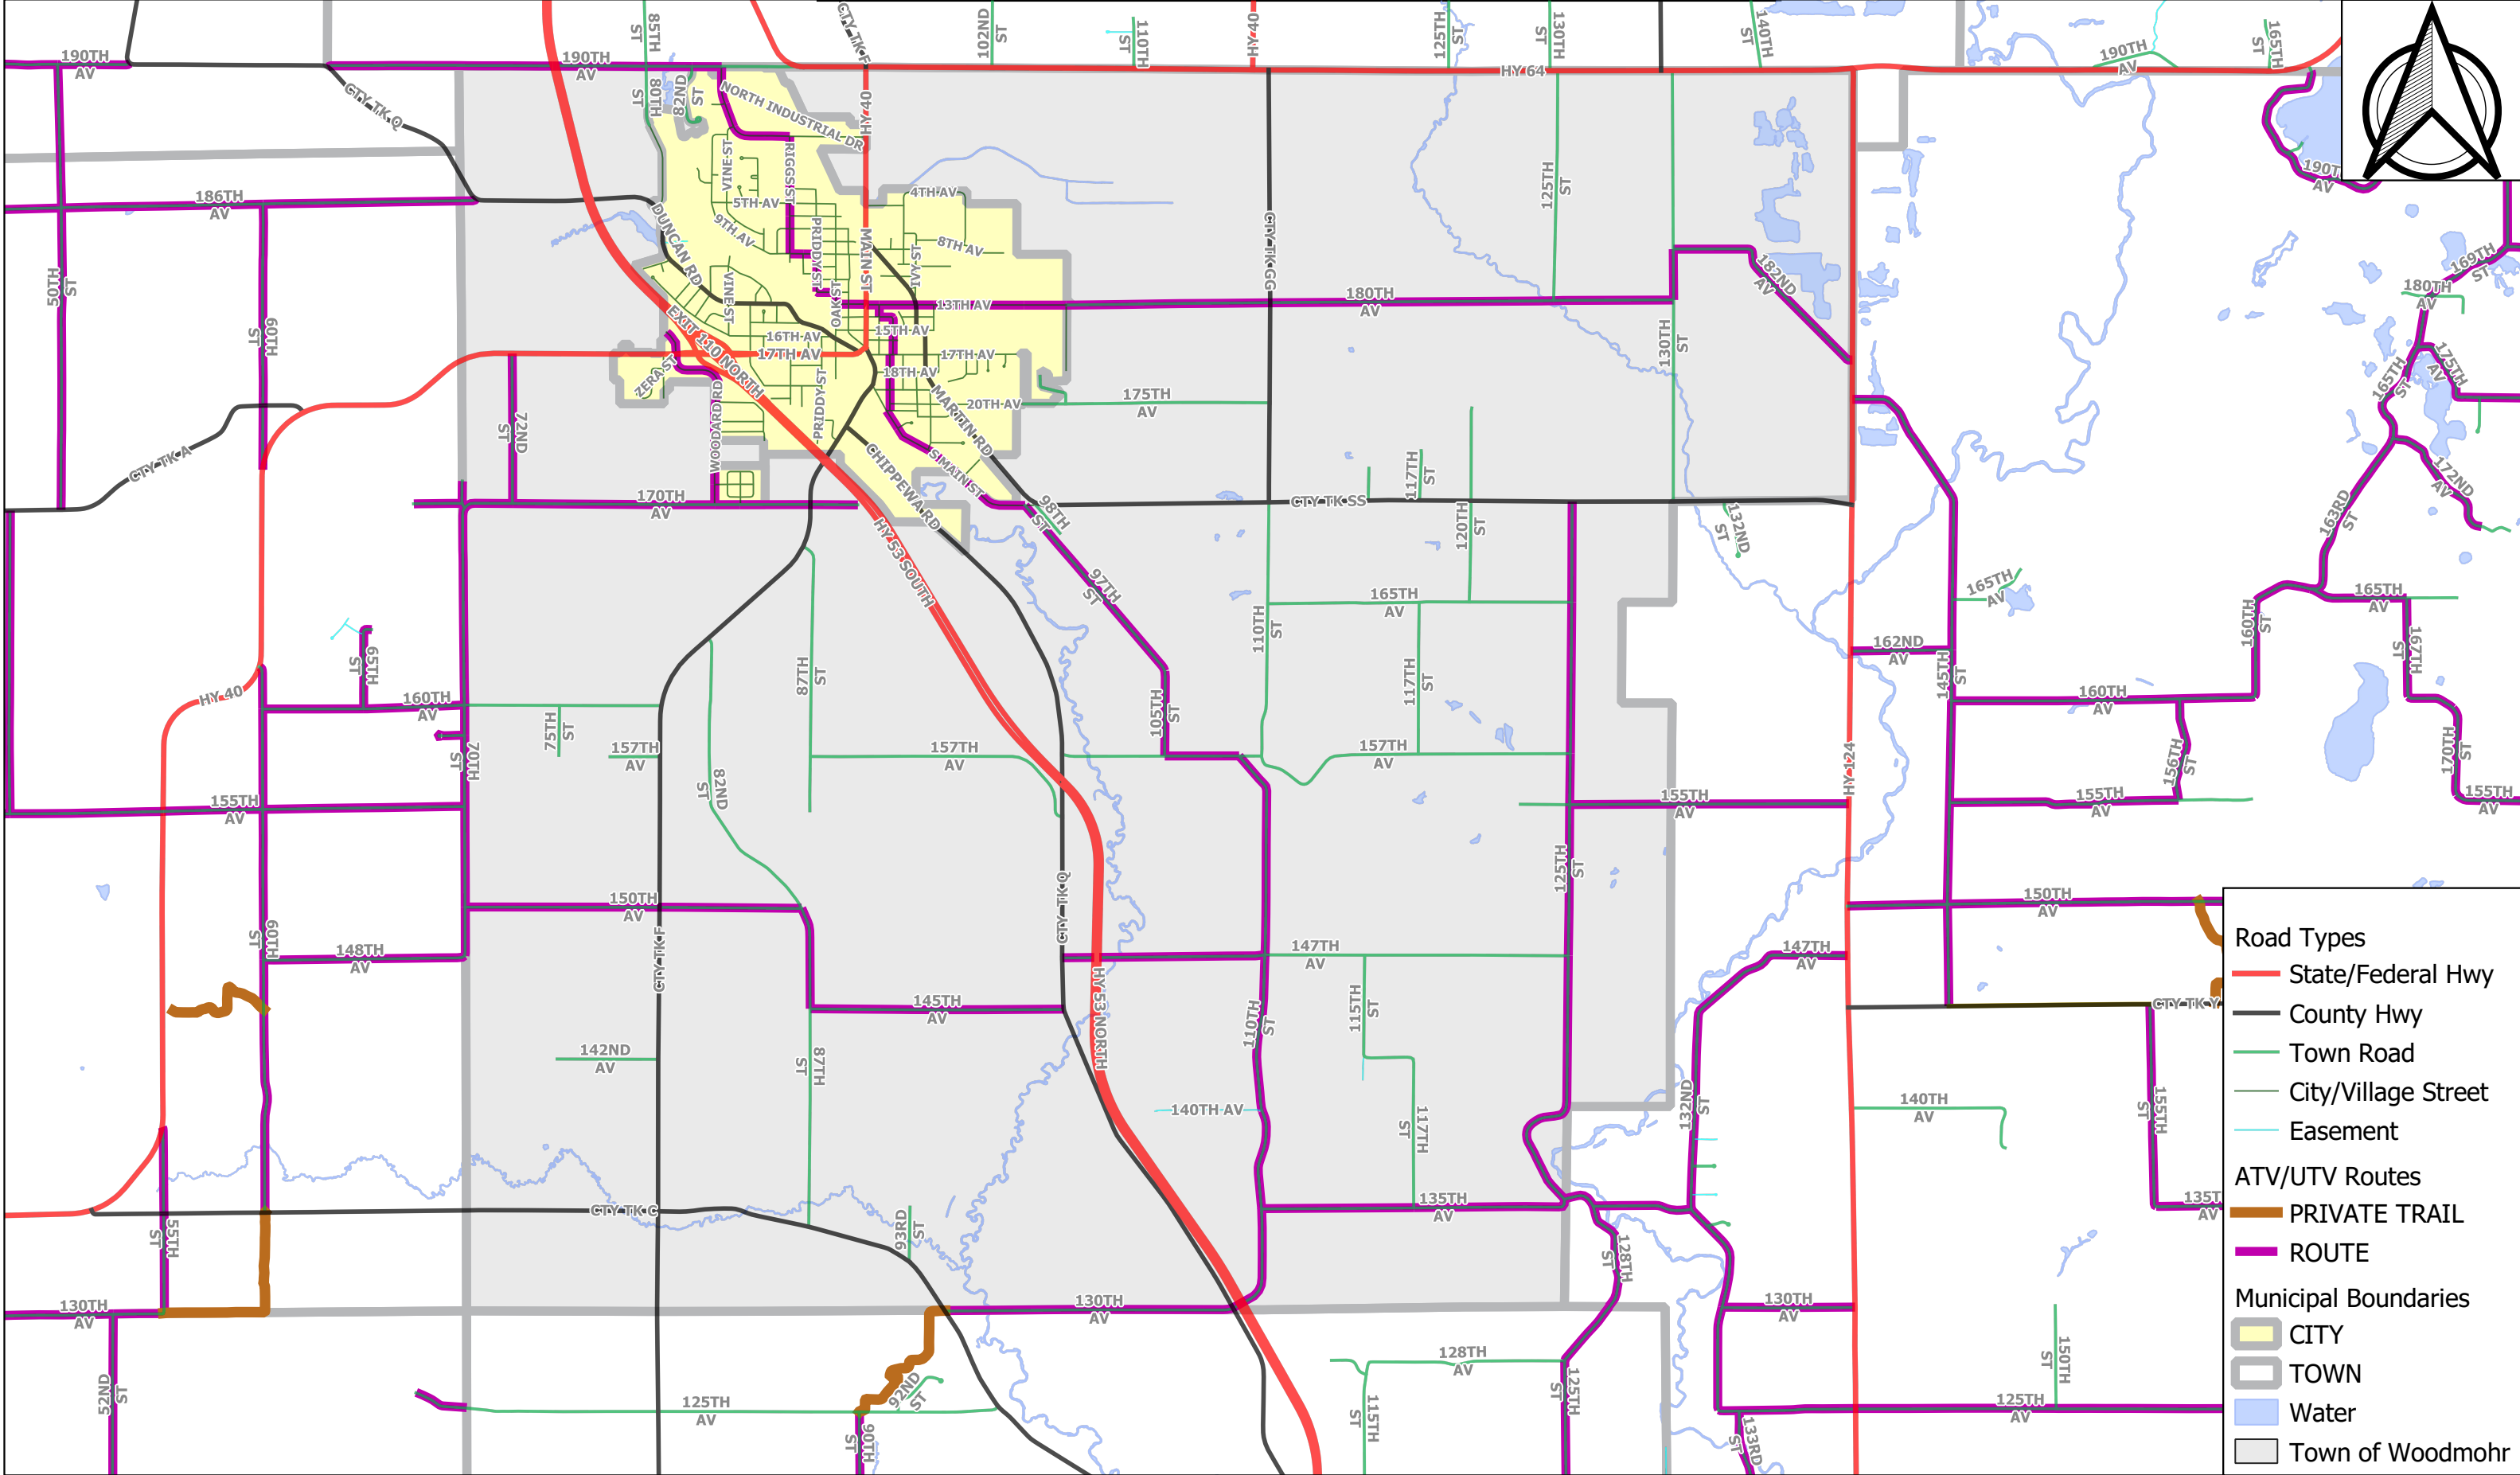

Scale: 1"=4000'

# Town of Woodmohr ATV/UTV Routes

- Road Types**
  - State/Federal Hwy
  - County Hwy
  - Town Road
  - City/Village Street
  - Easement
- ATV/UTV Routes**
  - PRIVATE TRAIL
  - ROUTE
- Municipal Boundaries**
  - CITY
  - TOWN
  - Water
  - Town of Woodmohr